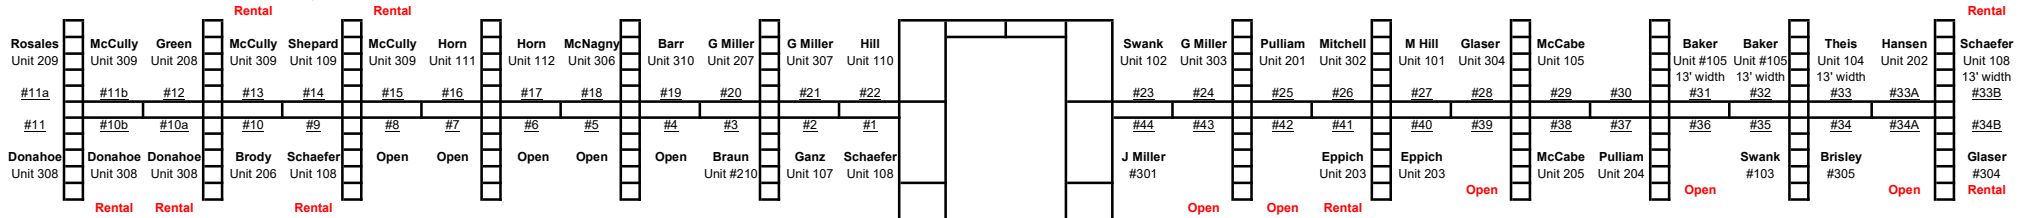

Boat Pier Assignment - Left Side

Center -->

<--Center

Boat Pier Assignment - Right Side

Concrete Pier along Front of Condo

Concrete Pier along Front of Condo